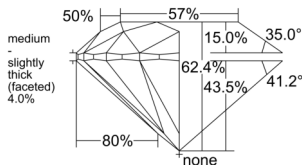

GIA®

FACSIMILE

GIA REPORT 6551407564

Verify this report at GIA.edu

GIA NATURAL DIAMOND DOSSIER®

June 03, 2026
GIA Report Number 6551407564
Shape and Cutting Style ..... Round Brilliant
Measurements ..... 5.06 - 5.09 x 3.17 mm

GRADING RESULTS

Carat Weight ..... 0.50 carat
Color Grade ..... J
Clarity Grade VS1
Cut Grade ..... Excellent

ADDITIONAL GRADING INFORMATION

Polish ..... Excellent
Symmetry ..... Excellent
Fluorescence ..... None
Clarity Characteristics ..... Crystal, Feather, Cloud
Inscription(s): GIA 6551407564

PROPORTIONS

GRADING SCALES

GIA COLOR SCALE	GIA CLARITY SCALE	GIA CUT SCALE	
D	FLAWLESS	EXCELLENT	
E	INTERNALLY FLAWLESS		
F		VVS₁	VERY GOOD
G	VVS₂		
H	VS₁	GOOD	
I	VS₂		
J	SI₁	FAIR	
K	SI₂		
L	I₁	POOR	
M			
N			
O	I₂		
P			
Q			
R	I₃		
S			
T			
U			
V			
W			
X			
Y			
Z