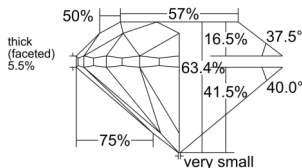

GIA®

FACSIMILE

GIA REPORT 6551407426

Verify this report at GIA.edu

GIA NATURAL DIAMOND DOSSIER®

June 02, 2026
GIA Report Number 6551407426
Shape and Cutting Style ..... Round Brilliant
Measurements ..... 4.58 - 4.61 x 2.91 mm

GRADING RESULTS

Carat Weight ..... 0.40 carat
Color Grade ..... K
Clarity Grade VS1
Cut Grade ..... Very Good

ADDITIONAL GRADING INFORMATION

Polish ..... Excellent
Symmetry ..... Very Good
Fluorescence ..... None
Clarity Characteristics ..... Crystal, Feather
Inscription(s): GIA 6551407426

PROPORTIONS

Profile to actual proportions

GRADING SCALES

GIA COLOR SCALE

COLOREDNESS	D
	E
	F
	G
	H
	I
	J
NEAR COLORLESS	K
	L
FAIN	M
	N
	O
	P
VERY LIGHT	Q
	R
	S
	T
	U
	V
	W
	X
	Y
LIGHT	Z

GIA CLARITY SCALE

FLAWLESS	VERY VERY SLIGHTLY INCLUDED	VS₁	VS₂	SLIGHTLY INCLUDED	SI₁	SI₂	I₁	I₂	I₃	
										VERY SLIGHTLY INCLUDED
INTERNALLY FLAWLESS										

GIA CUT SCALE

EXCELLENT
VERY GOOD
GOOD
FAIR
POOR