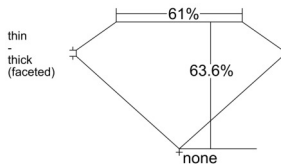

GIA®

FACSIMILE

GIA REPORT 6551392961

Verify this report at GIA.edu

GIA NATURAL DIAMOND DOSSIER®

June 05, 2026
GIA Report Number 6551392961
Shape and Cutting Style ..... Oval Brilliant
Measurements ..... 6.98 x 4.99 x 3.17 mm

GRADING RESULTS

Carat Weight ..... 0.73 carat
Color Grade ..... G
Clarity Grade VS1

ADDITIONAL GRADING INFORMATION

Polish ..... Excellent
Symmetry ..... Excellent
Fluorescence ..... Strong Blue
Clarity Characteristics..... Crystal, Needle, Pinpoint
Inscription(s): GIA 6551392961

PROPORTIONS

Profile not to actual proportions

GRADING SCALES

GIA COLOR SCALE		GIA CLARITY SCALE	
COLORLESS	D	VERY VERY SLIGHTLY INCLUDED	FLAWLESS
	E		INTERNALLY FLAWLESS
	F		VVS₁
	G		VVS₂
	H		VS₁
	I		VS₂
	J		SI₁
	K		SI₂
	L		I₁
	M		I₂
NEAR COLORLESS	N	SLIGHTLY INCLUDED	I₃
	O		
	P		
	Q		
FAINT	R		
	S		
	T		
	U		
VERY LIGHT	V		
	W		
	X		
	Y		
LIGHT	Z