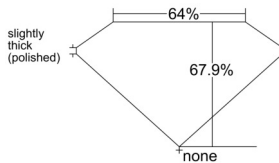

GIA®

FACSIMILE

GIA REPORT 6551390691

Verify this report at GIA.edu

GIA NATURAL DIAMOND DOSSIER®

June 01, 2026
GIA Report Number 6551390691
Shape and Cutting Style ..... Square Emerald Cut
Measurements ..... 5.31 x 5.31 x 3.61 mm

GRADING RESULTS

Carat Weight ..... 0.90 carat
Color Grade ..... E
Clarity Grade VS1

ADDITIONAL GRADING INFORMATION

Polish ..... Excellent
Symmetry ..... Excellent
Fluorescence ..... None
Clarity Characteristics ..... Cloud, Pinpoint
Inscription(s): GIA 6551390691

PROPORTIONS

Profile not to actual proportions

GRADING SCALES

GIA COLOR SCALE		GIA CLARITY SCALE			
COLORLESS	D	VERY VERY SLIGHTLY INCLUDED	FLAWLESS		
	E		INTERNALLY FLAWLESS		
	F	VERY SLIGHTLY INCLUDED	VS₁		
	G		VS₂		
	H		VS₁		
	NEAR COLORLESS	I	SLIGHTLY INCLUDED	SI₁	
		J		SI₂	
		FAINT	K	INCLUDED	I₁
			L		I₂
			M		I₃
VERT LIGHT	N		LIGHT		
	O				
	P				
	Q				
	R