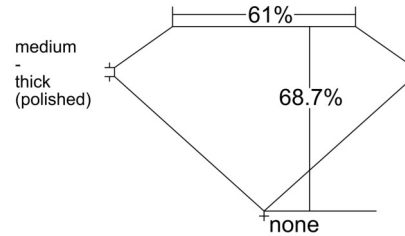

GIA NATURAL DIAMOND GRADING REPORT

June 03, 2026
 GIA Report Number 6551390594
 Shape and Cutting Style .. Round-Cornered Rectangular
 Modified Brilliant
 Measurements 6.59 x 4.78 x 3.28 mm

GRADING RESULTS

Carat Weight 1.01 carat
 Color Grade F
 Clarity Grade VVS1

ADDITIONAL GRADING INFORMATION

Polish Excellent
 Symmetry Excellent
 Fluorescence None
 Inscription(s): GIA 6551390594
Comments: Additional pinpoints are not shown.

PROPORTIONS

Profile not to actual proportions

CLARITY CHARACTERISTICS

KEY TO SYMBOLS*

- Pinpoint

* Red symbols denote internal characteristics (inclusions). Green or black symbols denote external characteristics (blemishes). Diagram is an approximate representation of the diamond, and symbols shown indicate type, position, and approximate size of clarity characteristics. All clarity characteristics may not be shown. Details of finish are not shown.