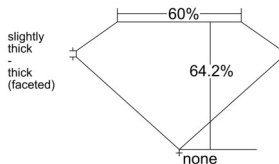

GIA®

FACSIMILE

GIA REPORT 6551372643

Verify this report at GIA.edu

GIA NATURAL DIAMOND DOSSIER®

May 30, 2026
GIA Report Number 6551372643
Shape and Cutting Style ..... Pear Brilliant
Measurements ..... 7.28 x 4.64 x 2.98 mm

GRADING RESULTS

Carat Weight ..... 0.60 carat
Color Grade ..... E
Clarity Grade VS1

ADDITIONAL GRADING INFORMATION

Polish ..... Very Good
Symmetry ..... Very Good
Fluorescence ..... Very Strong Blue
Clarity Characteristics..... Crystal, Cloud, Pinpoint
Inscription(s): GIA 6551372643

PROPORTIONS

Profile not to actual proportions

GRADING SCALES

GIA COLOR SCALE		GIA CLARITY SCALE			
COLORLESS	D	VERY VERY SLIGHTLY INCLUDED	FLAWLESS		
	E		INTERNALLY FLAWLESS		
	F	VERY SLIGHTLY INCLUDED	VS₁		
	G		VS₂		
	H		VS₁		
	NEAR COLORLESS	I	SLIGHTLY INCLUDED	VS₂	
		J		SI₁	
		FAINT	K	INCLUDED	SI₂
			L		I₁
			M		I₂
VERT LIGHT	N	LIGHT	I₃		
	O				
	P				
	Q				
	R