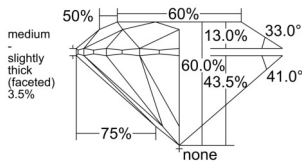

GIA®

FACSIMILE

GIA REPORT 6551359639

Verify this report at GIA.edu

GIA NATURAL DIAMOND DOSSIER®

May 29, 2026
GIA Report Number 6551359639
Shape and Cutting Style ..... Round Brilliant
Measurements ..... 5.24 - 5.25 x 3.15 mm

GRADING RESULTS

Carat Weight ..... 0.52 carat
Color Grade ..... J
Clarity Grade VVS1
Cut Grade ..... Excellent

ADDITIONAL GRADING INFORMATION

Polish ..... Excellent
Symmetry ..... Excellent
Fluorescence ..... Strong Blue
Clarity Characteristics ..... Pinpoint
Inscription(s): GIA 6551359639

PROPORTIONS

Profile to actual proportions

GRADING SCALES

GIA COLOR SCALE	GIA CLARITY SCALE	GIA CUT SCALE
COLOURLESS	FLAWLESS	EXCELLENT
D	INTERNALLY FLAWLESS	
E	VVS₁	VERY GOOD
F		
G	VS₁	GOOD
H		
I	SI₁	FAIR
J		
K	I₁	POOR
L		
M	I₂	
N		
O	I₃	
P		
Q		
R		
S		
T		
U		
V		
W		
X		
Y		
Z