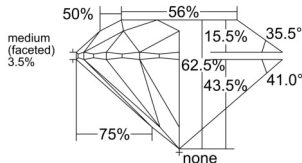

GIA®

FACSIMILE

GIA REPORT 6551355697

Verify this report at GIA.edu

GIA NATURAL DIAMOND DOSSIER®

May 27, 2026
GIA Report Number 6551355697
Shape and Cutting Style ..... Round Brilliant
Measurements ..... 5.06 - 5.10 x 3.17 mm

GRADING RESULTS

Carat Weight ..... 0.50 carat
Color Grade ..... G
Clarity Grade S11
Cut Grade ..... Excellent

ADDITIONAL GRADING INFORMATION

Polish ..... Excellent
Symmetry ..... Excellent
Fluorescence ..... Medium Blue
Clarity Characteristics ..... Crystal
Inscription(s): GIA 6551355697

PROPORTIONS

Profile to actual proportions