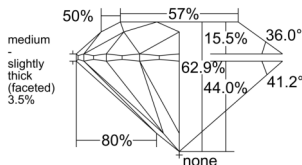

GIA®

FACSIMILE

GIA REPORT 6551351541

Verify this report at GIA.edu

GIA NATURAL DIAMOND DOSSIER®

May 26, 2026
GIA Report Number 6551351541
Shape and Cutting Style ..... Round Brilliant
Measurements ..... 5.03 - 5.06 x 3.17 mm

GRADING RESULTS

Carat Weight ..... 0.50 carat
Color Grade ..... G
Clarity Grade VS2
Cut Grade ..... Excellent

ADDITIONAL GRADING INFORMATION

Polish ..... Very Good
Symmetry ..... Excellent
Fluorescence ..... None
Clarity Characteristics ..... Cloud, Feather
Inscription(s): GIA 6551351541

PROPORTIONS

GRADING SCALES

GIA COLOR SCALE

COLOREDNESS	D
	E
	F
	G
	H
	I
	J
NEAR COLORLESS	K
	L
	M
Faint	N
	O
	P
	Q
	R
	S
	T
	U
	V
	W
	X
	Y
Light	Z

GIA CLARITY SCALE

VERY VERY SLIGHTLY INCLUDED	FLAWLESS
	INTERNALLY FLAWLESS
VERY SLIGHTLY INCLUDED	VVS₁
	VVS₂
SLIGHTLY INCLUDED	VS₁
	VS₂
INCLUDED	SI₁
	SI₂
	I₁
	I₂
	I₃

GIA CUT SCALE

EXCELLENT
VERY GOOD
GOOD
FAIR
POOR