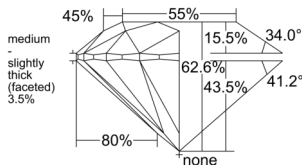

GIA®

FACSIMILE

GIA REPORT 6551345570

Verify this report at GIA.edu

GIA NATURAL DIAMOND DOSSIER®

May 28, 2026
GIA Report Number 6551345570
Shape and Cutting Style ..... Round Brilliant
Measurements ..... 5.08 - 5.11 x 3.19 mm

GRADING RESULTS

Carat Weight ..... 0.50 carat
Color Grade ..... G
Clarity Grade S11
Cut Grade ..... Excellent

ADDITIONAL GRADING INFORMATION

Polish ..... Excellent
Symmetry ..... Excellent
Fluorescence ..... None
Clarity Characteristics ..... Feather, Crystal
Inscription(s): GIA 6551345570

PROPORTIONS

Profile to actual proportions

GRADING SCALES

GIA COLOR SCALE	GIA CLARITY SCALE	GIA CUT SCALE	
D	FLAWLESS	EXCELLENT	
E	INTERNALLY FLAWLESS		
F		VVS₁	VERY GOOD
G	VVS₂		
H	VS₁	GOOD	
I	VS₂		
J	S1₁	FAIR	
K	S1₂		
L	I₁	POOR	
M	I₂		
N	I₃		
O			
P			
Q			
R			
S			
T			
U			
V			
W			
X			
Y			
Z