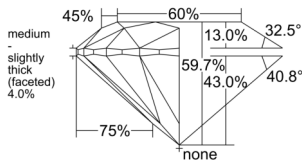

GIA®

FACSIMILE

GIA REPORT 6551340716

Verify this report at GIA.edu

GIA NATURAL DIAMOND DOSSIER®

May 25, 2026
GIA Report Number 6551340716
Shape and Cutting Style ..... Round Brilliant
Measurements ..... 4.32 - 4.35 x 2.59 mm

GRADING RESULTS

Carat Weight ..... 0.30 carat
Color Grade ..... E
Clarity Grade VVS1
Cut Grade ..... Excellent

ADDITIONAL GRADING INFORMATION

Polish ..... Excellent
Symmetry ..... Excellent
Fluorescence ..... Strong Blue
Clarity Characteristics ..... Pinpoint
Inscription(s): GIA 6551340716

PROPORTIONS

Profile to actual proportions

GRADING SCALES

GIA COLOR SCALE	GIA CLARITY SCALE	GIA CUT SCALE	
D	FLAWLESS	EXCELLENT	
E	INTERNALLY FLAWLESS		
F		VVS₁	VERY GOOD
G	VVS₂		
H	VS₁	GOOD	
I	VS₂		
J	SI₁	FAIR	
K	SI₂		
L	I₁	POOR	
M			
N			
O	I₂		
P			
Q			
R	I₃		
S			
T			
U			
V			
W			
X			
Y			
Z