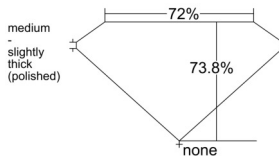

GIA®

FACSIMILE

GIA REPORT 6551328507

Verify this report at GIA.edu

GIA NATURAL DIAMOND DOSSIER®

May 22, 2026
GIA Report Number 6551328507
Shape and Cutting Style ..... Square Modified Brilliant
Measurements ..... 3.78 x 3.74 x 2.76 mm

GRADING RESULTS

Carat Weight ..... 0.32 carat
Color Grade ..... D
Clarity Grade VVS1

ADDITIONAL GRADING INFORMATION

Polish ..... Excellent
Symmetry ..... Very Good
Fluorescence ..... None
Clarity Characteristics..... Cloud, Feather
Inscription(s): GIA 6551328507

PROPORTIONS

Profile not to actual proportions

GRADING SCALES

GIA COLOR SCALE		GIA CLARITY SCALE	
COLORLESS	D	VERY VERY SLIGHTLY INCLUDED	FLAWLESS
	E		INTERNALLY FLAWLESS
	F		VVS₁
	G		VVS₂
	H		VS₁
	I		VS₂
	J		SI₁
	K		SI₂
	L		I₁
	M		I₂
NEAR COLORLESS	N	SLIGHTLY INCLUDED	I₃
	O		
	P		
	Q		
FAINT	R		
	S		
	T		
	U		
VERY LIGHT	V		
	W		
	X		
	Y		
LIGHT	Z