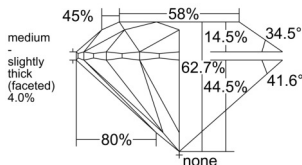

GIA®

FACSIMILE

GIA REPORT 6551328353

Verify this report at GIA.edu

GIA NATURAL DIAMOND DOSSIER®

May 22, 2026
GIA Report Number 6551328353
Shape and Cutting Style ..... Round Brilliant
Measurements ..... 5.43 - 5.47 x 3.42 mm

GRADING RESULTS

Carat Weight ..... 0.62 carat
Color Grade ..... E
Clarity Grade VVS1
Cut Grade ..... Excellent

ADDITIONAL GRADING INFORMATION

Polish ..... Excellent
Symmetry ..... Excellent
Fluorescence ..... None
Clarity Characteristics ..... Pinpoint, Feather
Inscription(s): GIA 6551328353

PROPORTIONS

Profile to actual proportions