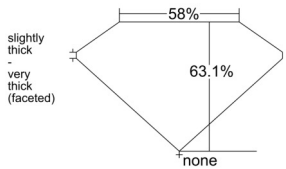

GIA®

FACSIMILE

GIA REPORT 6551316064

Verify this report at GIA.edu

GIA NATURAL DIAMOND DOSSIER®

May 25, 2026
GIA Report Number 6551316064
Shape and Cutting Style ..... Pear Brilliant
Measurements ..... 6.87 x 4.36 x 2.75 mm

GRADING RESULTS

Carat Weight ..... 0.50 carat
Color Grade ..... G
Clarity Grade VS1

ADDITIONAL GRADING INFORMATION

Polish ..... Excellent
Symmetry ..... Very Good
Fluorescence ..... Faint
Clarity Characteristics..... Cloud, Needle, Pinpoint
Inscription(s): GIA 6551316064

PROPORTIONS

Profile not to actual proportions

GRADING SCALES

GIA COLOR SCALE		GIA CLARITY SCALE			
COLORLESS	D	VERY VERY SLIGHTLY INCLUDED	FLAWLESS		
	E		INTERNALLY FLAWLESS		
	F	VERY SLIGHTLY INCLUDED	VVS₁		
	G		VVS₂		
	H		VS₁		
	NEAR COLORLESS	I	SLIGHTLY INCLUDED	VS₂	
		J		SI₁	
		FAINT	K	INCLUDED	SI₂
			L		I₁
			M		I₂
VERT LIGHT	N	INCLUDED	I₃		
	O				
	P				
	Q				
	R				
LIGHT	S				
	T				
	U				
	V				
	W				
X					
Y					
Z