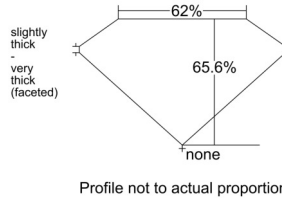

GIA®

FACSIMILE

GIA REPORT 6551315793

Verify this report at GIA.edu

GIA NATURAL DIAMOND DOSSIER®

May 22, 2026
GIA Report Number 6551315793
Shape and Cutting Style ..... Pear Brilliant
Measurements ..... 7.45 x 4.76 x 3.12 mm

GRADING RESULTS

Carat Weight ..... 0.70 carat
Color Grade ..... J
Clarity Grade VS2

ADDITIONAL GRADING INFORMATION

Polish ..... Excellent
Symmetry ..... Excellent
Fluorescence ..... Faint
Clarity Characteristics ..... Crystal, Cloud
Inscription(s): GIA 6551315793

PROPORTIONS

GRADING SCALES

GIA COLOR SCALE		GIA CLARITY SCALE	
COLORLESS	D	VERY VERY SLIGHTLY INCLUDED	FLAWLESS
	E		INTERNALLY FLAWLESS
	F		VVS₁
	G		VVS₂
	H		VS₁
	I		VS₂
	J		SI₁
	K		SI₂
	L		I₁
	M		I₂
NEAR COLORLESS	N	SLIGHTLY INCLUDED	I₃
	O		
	P		
	Q		
FAINT	R	INCLUDED	
	S		
	T		
	U		
VERT LIGHT	V	LIGHT	
	W		
	X		
	Y		
	Z