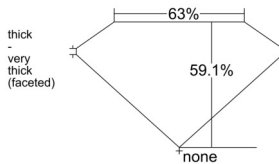

GIA®

FACSIMILE

GIA REPORT 6551314241

Verify this report at GIA.edu

GIA NATURAL DIAMOND DOSSIER®

May 26, 2026
GIA Report Number 6551314241
Shape and Cutting Style ..... Pear Brilliant
Measurements ..... 8.06 x 5.11 x 3.02 mm

GRADING RESULTS

Carat Weight ..... 0.80 carat
Color Grade ..... K
Clarity Grade VS2

ADDITIONAL GRADING INFORMATION

Polish ..... Excellent
Symmetry ..... Excellent
Fluorescence ..... Medium Blue
Clarity Characteristics ..... Crystal, Cloud
Inscription(s): GIA 6551314241

PROPORTIONS

Profile not to actual proportions

GRADING SCALES

GIA COLOR SCALE		GIA CLARITY SCALE			
COLORLESS	D	VERY VERY SLIGHTLY INCLUDED	FLAWLESS		
	E		INTERNALLY FLAWLESS		
	F		VVS₁		
	NEAR COLORLESS	G	VERY SLIGHTLY INCLUDED	VVS₂	
		H		VS₁	
		FANT	I	SLIGHTLY INCLUDED	VS₂
			J		SI₁
	LIGHT	K	INCLUDED	SI₂	
		L		I₁	
		M		I₂	
VERY LIGHT		N	INCLUDED	I₃	
		O			
		P			
FAINT		Q			
		R			
	S				
	T				
COLORLESS	U				
	V				
	W				
	X				
NEAR COLORLESS	Y				
	Z