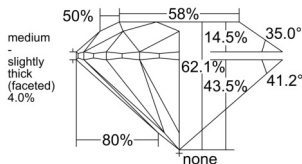

GIA®

FACSIMILE

GIA REPORT 6551305351

Verify this report at GIA.edu

GIA NATURAL DIAMOND DOSSIER®

May 21, 2026
GIA Report Number 6551305351
Shape and Cutting Style ..... Round Brilliant
Measurements ..... 5.70 - 5.74 x 3.55 mm

GRADING RESULTS

Carat Weight ..... 0.71 carat
Color Grade ..... F
Clarity Grade S11
Cut Grade ..... Excellent

ADDITIONAL GRADING INFORMATION

Polish ..... Excellent
Symmetry ..... Excellent
Fluorescence ..... None
Clarity Characteristics..... Cloud, Feather, Crystal
Inscription(s): GIA 6551305351

PROPORTIONS

GRADING SCALES

GIA COLOR SCALE	GIA CLARITY SCALE	GIA CUT SCALE	
D	FLAWLESS	EXCELLENT	
E	INTERNALLY FLAWLESS		
F		VVS₁	VERY GOOD
G	VVS₂		
H	VS₁	GOOD	
I	VS₂		
J	S1₁	FAIR	
K	S1₂		
L	I₁	POOR	
M	I₂		
N	I₃		
O			
P			
Q			
R			
S			
T			
U			
V			
W			
X			
Y			
Z