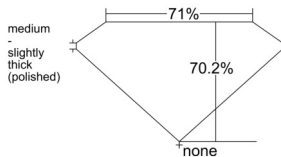

GIA®

FACSIMILE

GIA REPORT 6551296816

Verify this report at GIA.edu

GIA NATURAL DIAMOND DOSSIER®

May 20, 2026
GIA Report Number 6551296816
Shape and Cutting Style ..... **Square Modified Brilliant**
Measurements ..... 3.73 x 3.72 x 2.61 mm

GRADING RESULTS

Carat Weight ..... 0.31 carat
Color Grade ..... F
Clarity Grade VS1

ADDITIONAL GRADING INFORMATION

Polish ..... Excellent
Symmetry ..... Very Good
Fluorescence ..... None
Clarity Characteristics ..... Crystal
Inscription(s): GIA 6551296816

PROPORTIONS

Profile not to actual proportions

GRADING SCALES

GIA COLOR SCALE		GIA CLARITY SCALE	
COLORLESS	D	VERY VERY SLIGHTLY INCLUDED	FLAWLESS
	E		INTERNALLY FLAWLESS
	F		VVS₁
	G		VVS₂
	H		VS₁
	I		VS₂
	J		SI₁
	K		SI₂
	L		I₁
	M		I₂
NEAR COLORLESS	N	SLIGHTLY INCLUDED	I₃
	O		
	P		
	Q		
FAINT	R		
	S		
	T		
	U		
VERY LIGHT	V		
	W		
	X		
	Y		
LIGHT	Z