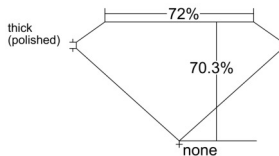

GIA®

FACSIMILE

GIA REPORT 6551296802

Verify this report at GIA.edu

GIA NATURAL DIAMOND DOSSIER®

May 21, 2026
GIA Report Number 6551296802
Shape and Cutting Style ..... **Square Modified Brilliant**
Measurements ..... 4.50 x 4.46 x 3.14 mm

GRADING RESULTS

Carat Weight ..... 0.54 carat
Color Grade ..... E
Clarity Grade VS1

ADDITIONAL GRADING INFORMATION

Polish ..... Excellent
Symmetry ..... Very Good
Fluorescence ..... None
Clarity Characteristics..... Crystal, Feather, Cloud, Pinpoint
Inscription(s): GIA 6551296802

PROPORTIONS

Profile not to actual proportions

GRADING SCALES

GIA COLOR SCALE		GIA CLARITY SCALE			
COLORLESS	D	VERY VERY SLIGHTLY INCLUDED	FLAWLESS		
	E		INTERNALLY FLAWLESS		
	F	VERY SLIGHTLY INCLUDED	VS₁		
	G		VS₂		
	H		VS₁		
	NEAR COLORLESS	I	SLIGHTLY INCLUDED	VS₂	
		J		SI₁	
		FAINT	K	INCLUDED	SI₂
			L		I₁
			M		I₂
VERY LIGHT	N	LIGHT	I₃		
	O				
	P				
	Q				
	R