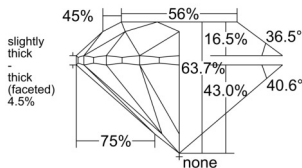

GIA®

FACSIMILE

GIA REPORT 6551292834

Verify this report at GIA.edu

GIA NATURAL DIAMOND DOSSIER®

May 20, 2026
GIA Report Number 6551292834
Shape and Cutting Style ..... Round Brilliant
Measurements ..... 5.57 - 5.61 x 3.56 mm

GRADING RESULTS

Carat Weight ..... 0.70 carat
Color Grade I
Clarity Grade S11
Cut Grade ..... Very Good

ADDITIONAL GRADING INFORMATION

Polish ..... Excellent
Symmetry ..... Excellent
Fluorescence ..... None
Clarity Characteristics..... Cloud, Crystal, Feather
Inscription(s): GIA 6551292834

PROPORTIONS

Profile to actual proportions