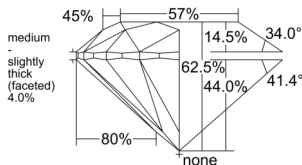

GIA®

FACSIMILE

GIA REPORT 6551291599

Verify this report at GIA.edu

GIA NATURAL DIAMOND DOSSIER®

May 20, 2026
GIA Report Number 6551291599
Shape and Cutting Style ..... Round Brilliant
Measurements ..... 5.09 - 5.12 x 3.19 mm

GRADING RESULTS

Carat Weight ..... 0.51 carat
Color Grade L
Clarity Grade VS1
Cut Grade ..... Excellent

ADDITIONAL GRADING INFORMATION

Polish ..... Excellent
Symmetry ..... Excellent
Fluorescence ..... Faint
Clarity Characteristics ..... Cloud, Crystal
Inscription(s): GIA 6551291599

PROPORTIONS

GRADING SCALES

GIA COLOR SCALE

COLOREDNESS	D
	E
	F
	G
	H
	I
	J
NEAR COLORLESS	K
	L
FAINTE	M
	N
	O
	P
VERY LIGHT	Q
	R
	S
	T
	U
	V
	W
	X
	Y
LIGHT	Z

GIA CLARITY SCALE

FLAWLESS	INTERNAL FLAWLESS	
		FLAWLESS
VERY VERY SLIGHTLY INCLUDED	VVS₁	
	VVS₂	
VERY SLIGHTLY INCLUDED	VS₁	
	VS₂	
SLIGHTLY INCLUDED	SI₁	
	SI₂	
INCLUDED	I₁	
	I₂	
	I₃	

GIA CUT SCALE

EXCELLENT
VERY GOOD
GOOD
FAIR
POOR