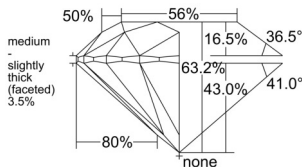

GIA®

FACSIMILE

GIA REPORT 6551262389

Verify this report at GIA.edu

GIA NATURAL DIAMOND DOSSIER®

May 16, 2026
GIA Report Number 6551262389
Shape and Cutting Style ..... Round Brilliant
Measurements ..... 5.65 - 5.68 x 3.58 mm

GRADING RESULTS

Carat Weight ..... 0.71 carat
Color Grade L
Clarity Grade VS2
Cut Grade ..... Excellent

ADDITIONAL GRADING INFORMATION

Polish ..... Excellent
Symmetry ..... Excellent
Fluorescence ..... Medium Blue
Clarity Characteristics ..... Crystal, Cloud
Inscription(s): GIA 6551262389

PROPORTIONS

GRADING SCALES

GIA COLOR SCALE

COLORLESS	D
	E
	F
	G
	H
	I
	J
NEAR COLORLESS	K
	L
Faint	M
	N
	O
	P
Very Light	Q
	R
	S
	T
	U
	V
Light	W
	X
	Y
	Z

GIA CLARITY SCALE

FLAWLESS	INTERNAL FLAWLESS	VERY VERY SLIGHTLY INCLUDED	VERY SLIGHTLY INCLUDED	SLIGHTLY INCLUDED	INCLUDED	
						FLAWLESS
VVS₁	VVS₂	VS₁	VS₂	SI₁	SI₂	
						I₁
VVS₁	VVS₂	VS₁	VS₂	SI₁	SI₂	
						I₂
						I₃

GIA CUT SCALE

EXCELLENT
VERY GOOD
GOOD
FAIR
POOR