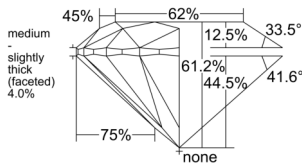

GIA®

FACSIMILE

GIA REPORT 6551245533

Verify this report at GIA.edu

GIA NATURAL DIAMOND DOSSIER®

May 15, 2026
GIA Report Number 6551245533
Shape and Cutting Style ..... Round Brilliant
Measurements ..... 5.07 - 5.11 x 3.11 mm

GRADING RESULTS

Carat Weight ..... 0.50 carat
Color Grade L
Clarity Grade VS1
Cut Grade ..... Excellent

ADDITIONAL GRADING INFORMATION

Polish ..... Excellent
Symmetry ..... Very Good
Fluorescence ..... Faint
Clarity Characteristics..... Crystal, Feather, Pinpoint
Inscription(s): GIA 6551245533

PROPORTIONS

Profile to actual proportions