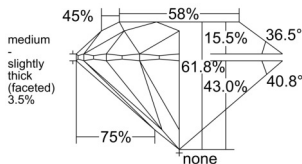

GIA®

FACSIMILE

GIA REPORT 6551222241

Verify this report at GIA.edu

GIA NATURAL DIAMOND DOSSIER®

May 12, 2026
GIA Report Number 6551222241
Shape and Cutting Style ..... Round Brilliant
Measurements ..... 5.07 - 5.10 x 3.14 mm

GRADING RESULTS

Carat Weight ..... 0.50 carat
Color Grade I
Clarity Grade VS2
Cut Grade ..... Excellent

ADDITIONAL GRADING INFORMATION

Polish ..... Excellent
Symmetry ..... Excellent
Fluorescence ..... None
Clarity Characteristics..... Cloud, Crystal, Feather, Manufacturing Remnant

Inscription(s): GIA 6551222241

PROPORTIONS

Profile to actual proportions