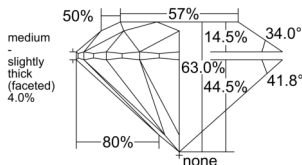

GIA®

FACSIMILE

GIA REPORT 6551214940

Verify this report at GIA.edu

GIA NATURAL DIAMOND DOSSIER®

May 13, 2026
GIA Report Number 6551214940
Shape and Cutting Style ..... Round Brilliant
Measurements ..... 4.30 - 4.33 x 2.72 mm

GRADING RESULTS

Carat Weight ..... 0.31 carat
Color Grade ..... F
Clarity Grade S11
Cut Grade ..... Excellent

ADDITIONAL GRADING INFORMATION

Polish ..... Excellent
Symmetry ..... Excellent
Fluorescence ..... None
Clarity Characteristics ..... Feather, Cloud
Inscription(s): GIA 6551214940

PROPORTIONS

GRADING SCALES

GIA COLOR SCALE	GIA CLARITY SCALE	GIA CUT SCALE	
D	FLAWLESS	EXCELLENT	
E	INTERNALLY FLAWLESS		
F		VVS₁	VERY GOOD
G	VVS₂		
H	VS₁	GOOD	
I	VS₂		
J	S1₁	FAIR	
K	S1₂		
L	I₁	POOR	
M	I₂		
N	I₃		
O			
P			
Q			
R			
S			
T			
U			
V			
W			
X			
Y			
Z