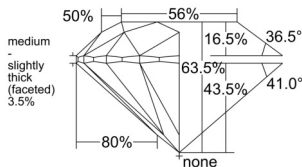

GIA®

FACSIMILE

GIA REPORT 6551214241

Verify this report at GIA.edu

GIA NATURAL DIAMOND DOSSIER®

May 08, 2026
GIA Report Number 6551214241
Shape and Cutting Style ..... Round Brilliant
Measurements ..... 5.59 - 5.64 x 3.57 mm

GRADING RESULTS

Carat Weight ..... 0.70 carat
Color Grade ..... H
Clarity Grade VVS2
Cut Grade ..... Excellent

ADDITIONAL GRADING INFORMATION

Polish ..... Excellent
Symmetry ..... Excellent
Fluorescence ..... None
Clarity Characteristics..... Pinpoint, Indented Natural, Cloud
Inscription(s): GIA 6551214241

PROPORTIONS

GRADING SCALES

GIA COLOR SCALE	GIA CLARITY SCALE	GIA CUT SCALE	
D	FLAWLESS	EXCELLENT	
E	INTERNALLY FLAWLESS		
F		VVS₁	VERY GOOD
G	VVS₂		
H	VS₁	GOOD	
I	VS₂		
J	SI₁	FAIR	
K	SI₂		
L	I₁	POOR	
M	I₂		
N	I₃		
O			
P			
Q			
R			
S			
T			
U			
V			
W			
X			
Y			
Z