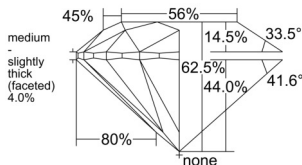

GIA®

FACSIMILE

GIA REPORT 6551202647

Verify this report at GIA.edu

GIA NATURAL DIAMOND DOSSIER®

May 09, 2026
GIA Report Number 6551202647
Shape and Cutting Style ..... Round Brilliant
Measurements ..... 5.09 - 5.12 x 3.19 mm

GRADING RESULTS

Carat Weight ..... 0.50 carat
Color Grade I
Clarity Grade VS1
Cut Grade ..... Excellent

ADDITIONAL GRADING INFORMATION

Polish ..... Excellent
Symmetry ..... Excellent
Fluorescence ..... None
Clarity Characteristics ..... Crystal, Cloud
Inscription(s): GIA 6551202647

PROPORTIONS

GRADING SCALES

GIA COLOR SCALE

COLORLESS	D
	E
	F
	G
	H
	I
NEAR COLORLESS	J
	K
	L
FAIN	M
	N
	O
	P
VERY LIGHT	Q
	R
	S
	T
	U
	V
LIGHT	W
	X
	Y
	Z

GIA CLARITY SCALE

FLAWLESS	INTERNAL FLAWLESS	
		FLAWLESS
VERY VERY SLIGHTLY INCLUDED	VVS₁	
	VVS₂	
VERY SLIGHTLY INCLUDED	VS₁	
	VS₂	
SLIGHTLY INCLUDED	SI₁	
	SI₂	
INCLUDED	I₁	
	I₂	
	I₃	

GIA CUT SCALE

EXCELLENT
VERY GOOD
GOOD
FAIR
POOR