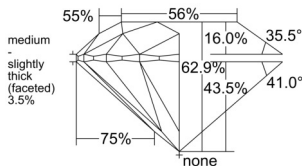

GIA®

FACSIMILE

GIA REPORT 6551195948

Verify this report at GIA.edu

GIA NATURAL DIAMOND DOSSIER®

May 06, 2026
GIA Report Number 6551195948
Shape and Cutting Style ..... Round Brilliant
Measurements ..... 5.10 - 5.14 x 3.22 mm

GRADING RESULTS

Carat Weight ..... 0.52 carat
Color Grade ..... E
Clarity Grade VS1
Cut Grade ..... Excellent

ADDITIONAL GRADING INFORMATION

Polish ..... Excellent
Symmetry ..... Excellent
Fluorescence ..... Medium Blue
Clarity Characteristics ..... Crystal, Pinpoint
Inscription(s): GIA 6551195948

PROPORTIONS

Profile to actual proportions