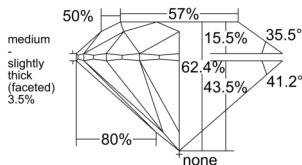

GIA®

FACSIMILE

GIA REPORT 6551195193

Verify this report at GIA.edu

GIA NATURAL DIAMOND DOSSIER®

May 06, 2026
GIA Report Number 6551195193
Shape and Cutting Style ..... Round Brilliant
Measurements ..... 5.38 - 5.41 x 3.37 mm

GRADING RESULTS

Carat Weight ..... 0.60 carat
Color Grade ..... D
Clarity Grade VS1
Cut Grade ..... Excellent

ADDITIONAL GRADING INFORMATION

Polish ..... Excellent
Symmetry ..... Excellent
Fluorescence ..... Faint
Clarity Characteristics ..... Crystal, Needle, Pinpoint
Inscription(s): GIA 6551195193

PROPORTIONS

GRADING SCALES

GIA COLOR SCALE	GIA CLARITY SCALE	GIA CUT SCALE
COLOURLESS	FLAWLESS	EXCELLENT
D	INTERNALLY FLAWLESS	
E	VVS₁	VERY GOOD
F		
G	VS₁	GOOD
H		
I	SI₁	FAIR
J		
K	I₁	POOR
L		
M	I₂	
N		
O	I₃	
P		
Q		
R		
S		
T		
U		
V		
W		
X		
Y		
Z