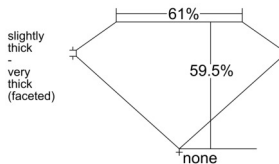

GIA®

FACSIMILE

GIA REPORT 6551194167

Verify this report at GIA.edu

GIA NATURAL DIAMOND DOSSIER®

May 06, 2026
GIA Report Number 6551194167
Shape and Cutting Style ..... Heart Brilliant
Measurements ..... 5.85 x 6.68 x 3.97 mm

GRADING RESULTS

Carat Weight ..... 0.92 carat
Color Grade ..... G
Clarity Grade VVS1

ADDITIONAL GRADING INFORMATION

Polish ..... Excellent
Symmetry ..... Excellent
Fluorescence ..... None
Clarity Characteristics ..... Pinpoint, Feather
Inscription(s): GIA 6551194167

PROPORTIONS

Profile not to actual proportions

GRADING SCALES

GIA COLOR SCALE		GIA CLARITY SCALE			
COLORLESS	D	VERY VERY SLIGHTLY INCLUDED	FLAWLESS		
	E		INTERNALLY FLAWLESS		
	F		VVS₁		
	G		VVS₂		
	NEAR COLORLESS	H	VERY SLIGHTLY INCLUDED	VS₁	
		I		VS₂	
		FAINT	J	SLIGHTLY INCLUDED	I₁
			K		I₂
	L		I₃		
	M				
N					
O					
VERT LIGHT	P	INCLUDED			
	Q				
	R				
	S				
	T				
	U				
	V				
	W				
LIGHT	X				
	Y				
	Z