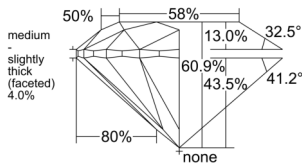

GIA®

FACSIMILE

GIA REPORT 6551192983

Verify this report at GIA.edu

GIA NATURAL DIAMOND DOSSIER®

May 06, 2026
GIA Report Number 6551192983
Shape and Cutting Style ..... Round Brilliant
Measurements ..... 3.67 - 3.69 x 2.24 mm

GRADING RESULTS

Carat Weight ..... 0.18 carat
Color Grade ..... E
Clarity Grade S11
Cut Grade ..... Excellent

ADDITIONAL GRADING INFORMATION

Polish ..... Excellent
Symmetry ..... Excellent
Fluorescence ..... None
Clarity Characteristics ..... Cloud
Inscription(s): GIA 6551192983

PROPORTIONS

Profile to actual proportions

GRADING SCALES

GIA COLOR SCALE

COLORESS	D
	E
	F
	G
	H
	I
	J
NEAR COLORESS	K
	L
FANIT	M
	N
	O
	P
VERY LIGHT	Q
	R
	S
	T
	U
	V
	W
	X
	Y
LIGHT	Z

GIA CLARITY SCALE

FLAWLESS	VERY VERY SLIGHTLY INCLUDED	VS₁	VS₂	SL₁	SL₂	I₁	I₂	I₃	
									FLAWLESS
INTERNALLY FLAWLESS	VERY SLIGHTLY INCLUDED	VVS₁	VVS₂	SI₁	SI₂				
	SLIGHTLY INCLUDED								
	INCLUDED								

GIA CUT SCALE

EXCELLENT
VERY GOOD
GOOD
FAIR
POOR