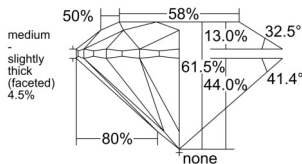

GIA®

FACSIMILE

GIA REPORT 6551192186

Verify this report at GIA.edu

GIA NATURAL DIAMOND DOSSIER®

May 06, 2026
GIA Report Number 6551192186
Shape and Cutting Style ..... Round Brilliant
Measurements ..... 5.09 - 5.11 x 3.14 mm

GRADING RESULTS

Carat Weight ..... 0.50 carat
Color Grade ..... E
Clarity Grade VVS2
Cut Grade ..... Excellent

ADDITIONAL GRADING INFORMATION

Polish ..... Excellent
Symmetry ..... Excellent
Fluorescence ..... Strong Blue
Clarity Characteristics..... Needle, Pinpoint, Cloud
Inscription(s): GIA 6551192186

PROPORTIONS

Profile to actual proportions

GRADING SCALES

GIA COLOR SCALE	GIA CLARITY SCALE	GIA CUT SCALE	
D	FLAWLESS	EXCELLENT	
E	INTERNALLY FLAWLESS		
F		VVS₁	VERY GOOD
G	VVS₂		
H	VS₁	GOOD	
I	VS₂		
J	SI₁	FAIR	
K	SI₂		
L	I₁	POOR	
M			
N			
O	I₂		
P			
Q			
R	I₃		
S			
T			
U			
V			
W			
X			
Y			
Z