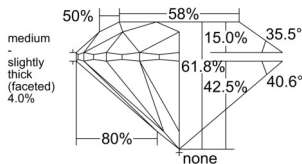

GIA®

FACSIMILE

GIA REPORT 6551191584

Verify this report at GIA.edu

GIA NATURAL DIAMOND DOSSIER®

May 06, 2026
GIA Report Number 6551191584
Shape and Cutting Style ..... Round Brilliant
Measurements ..... 5.04 - 5.08 x 3.13 mm

GRADING RESULTS

Carat Weight ..... 0.50 carat
Color Grade ..... F
Clarity Grade S11
Cut Grade ..... Excellent

ADDITIONAL GRADING INFORMATION

Polish ..... Excellent
Symmetry ..... Excellent
Fluorescence ..... Faint
Clarity Characteristics ..... Feather, Crystal
Inscription(s): GIA 6551191584

PROPORTIONS

GRADING SCALES

GIA COLOR SCALE

COLOURESS	D
	E
	F
	G
	H
	I
	J
NEAR COLOURESS	K
	L
FAINT	M
	N
	O
	P
	Q
	R
	S
	T
	U
	V
	W
	X
	Y
LIGHT	Z

GIA CLARITY SCALE

VERY VERY SLIGHTLY INCLUDED	FLAWLESS
	INTERNALLY FLAWLESS
VERY SLIGHTLY INCLUDED	VVS₁
	VVS₂
SLIGHTLY INCLUDED	VS₁
	VS₂
INCLUDED	I₁
	I₂
	I₃

GIA CUT SCALE

EXCELLENT
VERY GOOD
GOOD
FAIR
POOR