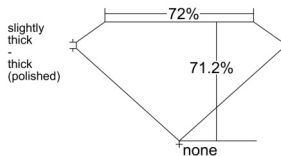

GIA®

FACSIMILE

GIA REPORT 6551191426

Verify this report at GIA.edu

GIA NATURAL DIAMOND DOSSIER®

May 06, 2026
GIA Report Number 6551191426
Shape and Cutting Style ..... **Square Modified Brilliant**
Measurements ..... 3.75 x 3.74 x 2.67 mm

GRADING RESULTS

Carat Weight ..... 0.31 carat
Color Grade ..... F
Clarity Grade VVS1

ADDITIONAL GRADING INFORMATION

Polish ..... Excellent
Symmetry ..... Very Good
Fluorescence ..... None
Clarity Characteristics ..... Pinpoint, Cloud
Inscription(s): GIA 6551191426

PROPORTIONS

Profile not to actual proportions

GRADING SCALES

GIA COLOR SCALE		GIA CLARITY SCALE			
COLORLESS	D	VERY VERY SLIGHTLY INCLUDED	FLAWLESS		
	E		INTERNALLY FLAWLESS		
	F	VERY SLIGHTLY INCLUDED	VVS₁		
	G		VVS₂		
	H		VS₁		
	NEAR COLORLESS	I	SLIGHTLY INCLUDED	VS₂	
		J		SI₁	
		FAINT	K	INCLUDED	SI₂
			L		I₁
			M		I₂
VERT LIGHT	N	LIGHT	I₃		
	O				
	P				
	Q				
	R