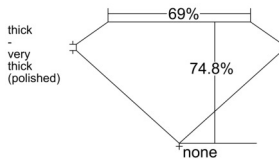

GIA®

FACSIMILE

GIA REPORT 6551191097

Verify this report at GIA.edu

GIA NATURAL DIAMOND DOSSIER®

May 06, 2026
GIA Report Number 6551191097
Shape and Cutting Style ..... Square Modified Brilliant
Measurements ..... 4.71 x 4.68 x 3.50 mm

GRADING RESULTS

Carat Weight ..... 0.71 carat
Color Grade ..... G
Clarity Grade VS1

ADDITIONAL GRADING INFORMATION

Polish ..... Excellent
Symmetry ..... Excellent
Fluorescence ..... None
Clarity Characteristics..... Crystal, Feather, Pinpoint
Inscription(s): GIA 6551191097

PROPORTIONS

Profile not to actual proportions

GRADING SCALES

GIA COLOR SCALE		GIA CLARITY SCALE			
COLORLESS	D	VERY VERY SLIGHTLY INCLUDED	FLAWLESS		
	E		INTERNALLY FLAWLESS		
	F	VERY SLIGHTLY INCLUDED	VVS₁		
	G		VVS₂		
	H		VS₁		
	NEAR COLORLESS	I	SLIGHTLY INCLUDED	VS₂	
		J		SI₁	
		FAINT	K	INCLUDED	SI₂
			L		I₁
			M		I₂
VERT LIGHT			N	INCLUDED	I₃
			O		
			P		
	Q				
LIGHT	R				
	S				
	T				
	U				
	V				
	Z