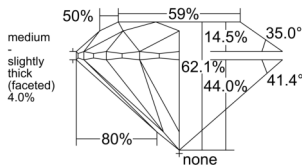

GIA®

FACSIMILE

GIA REPORT 6551190284

Verify this report at GIA.edu

GIA NATURAL DIAMOND DOSSIER®

May 07, 2026
GIA Report Number 6551190284
Shape and Cutting Style ..... Round Brilliant
Measurements ..... 5.67 - 5.70 x 3.53 mm

GRADING RESULTS

Carat Weight ..... 0.70 carat
Color Grade ..... G
Clarity Grade S11
Cut Grade ..... Excellent

ADDITIONAL GRADING INFORMATION

Polish ..... Excellent
Symmetry ..... Excellent
Fluorescence ..... None
Clarity Characteristics ..... Feather, Crystal
Inscription(s): GIA 6551190284

PROPORTIONS

Profile to actual proportions