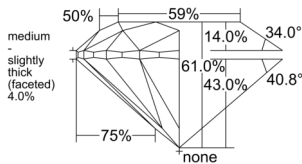

GIA®

FACSIMILE

GIA REPORT 6551188725

Verify this report at GIA.edu

GIA NATURAL DIAMOND DOSSIER®

May 06, 2026
GIA Report Number 6551188725
Shape and Cutting Style ..... Round Brilliant
Measurements ..... 5.08 - 5.13 x 3.11 mm

GRADING RESULTS

Carat Weight ..... 0.50 carat
Color Grade I
Clarity Grade VS1
Cut Grade ..... Excellent

ADDITIONAL GRADING INFORMATION

Polish ..... Excellent
Symmetry ..... Very Good
Fluorescence ..... None
Clarity Characteristics..... Indented Natural, Pinpoint
Inscription(s): GIA 6551188725

PROPORTIONS

Profile to actual proportions

GRADING SCALES

GIA COLOR SCALE

COLORLESS	D
	E
	F
	G
	H
	I
	J
NEAR COLORLESS	K
	L
FAIN	M
	N
	O
	P
VERY LIGHT	Q
	R
	S
	T
	U
	V
	W
	X
	Y
LIGHT	Z

GIA CLARITY SCALE

FLAWLESS	INTERNAL FLAWLESS	
		FLAWLESS
VERY VERY SLIGHTLY INCLUDED	VVS₁	
	VVS₂	
VERY SLIGHTLY INCLUDED	VS₁	
	VS₂	
SLIGHTLY INCLUDED	SI₁	
	SI₂	
INCLUDED	I₁	
	I₂	
	I₃	

GIA CUT SCALE

EXCELLENT
VERY GOOD
GOOD
FAIR
POOR