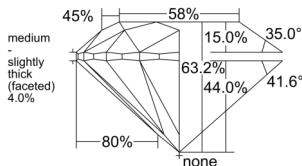

GIA®

FACSIMILE

GIA REPORT 6551186463

Verify this report at GIA.edu

GIA NATURAL DIAMOND DOSSIER®

May 06, 2026
GIA Report Number 6551186463
Shape and Cutting Style ..... Round Brilliant
Measurements ..... 4.66 - 4.69 x 2.95 mm

GRADING RESULTS

Carat Weight ..... 0.40 carat
Color Grade ..... F
Clarity Grade VS1
Cut Grade ..... Excellent

ADDITIONAL GRADING INFORMATION

Polish ..... Excellent
Symmetry ..... Excellent
Fluorescence ..... None
Clarity Characteristics..... Feather, Cloud, Indented Natural
Inscription(s): GIA 6551186463

PROPORTIONS

GRADING SCALES

GIA COLOR SCALE

COLOURESS	D
	E
	F
	G
	H
	I
	J
NEAR COLOURESS	K
	L
FAIN	M
	N
	O
	P
	Q
VERY LIGHT	R
	S
	T
	U
	V
	W
	X
	Y
LIGHT	Z

GIA CLARITY SCALE

FLAWLESS	VERY VERY SLIGHTLY INCLUDED	VS₁	VS₂	VS₁	VS₂	SL₁	SL₂	I₁	I₂	I₃	
											INTERNALLY FLAWLESS

GIA CUT SCALE

EXCELLENT
VERY GOOD
GOOD
FAIR
POOR