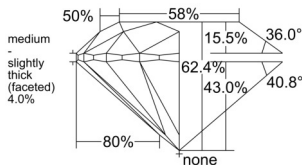

GIA®

FACSIMILE

GIA REPORT 6551179396

Verify this report at GIA.edu

GIA NATURAL DIAMOND DOSSIER®

May 06, 2026
GIA Report Number 6551179396
Shape and Cutting Style ..... Round Brilliant
Measurements ..... 5.70 - 5.73 x 3.56 mm

GRADING RESULTS

Carat Weight ..... 0.72 carat
Color Grade ..... K
Clarity Grade VVS1
Cut Grade ..... Excellent

ADDITIONAL GRADING INFORMATION

Polish ..... Excellent
Symmetry ..... Excellent
Fluorescence ..... Medium Blue
Clarity Characteristics ..... Pinpoint
Inscription(s): GIA 6551179396

PROPORTIONS

GRADING SCALES

GIA COLOR SCALE

COLORESS	D
	E
	F
	G
	H
	I
	J
NEAR COLORESS	K
	L
FAIN	M
	N
	O
	P
VERY LIGHT	Q
	R
	S
	T
	U
	V
	W
	X
	Y
LIGHT	Z

GIA CLARITY SCALE

FLAWLESS	INTERNAL FLAWLESS	
		FLAWLESS
VERY VERY SLIGHTLY INCLUDED	VVS₁	
	VVS₂	
VERY SLIGHTLY INCLUDED	VS₁	
	VS₂	
SLIGHTLY INCLUDED	SI₁	
	SI₂	
INCLUDED	I₁	
	I₂	
	I₃	

GIA CUT SCALE

EXCELLENT
VERY GOOD
GOOD
FAIR
POOR