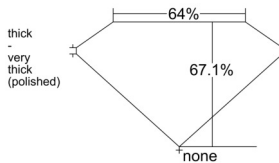

GIA®

FACSIMILE

GIA REPORT 6551178841

Verify this report at GIA.edu

GIA NATURAL DIAMOND DOSSIER®

May 06, 2026
GIA Report Number 6551178841
Shape and Cutting Style ..... **Cut-Cornered Rectangular Modified Brilliant**
Measurements ..... 4.95 x 3.58 x 2.40 mm

GRADING RESULTS

Carat Weight ..... 0.37 carat
Color Grade ..... G
Clarity Grade VVS1

ADDITIONAL GRADING INFORMATION

Polish ..... Excellent
Symmetry ..... Very Good
Fluorescence ..... None
Clarity Characteristics ..... Pinpoint
Inscription(s): GIA 6551178841

PROPORTIONS

Profile not to actual proportions

GRADING SCALES

GIA COLOR SCALE		GIA CLARITY SCALE			
COLORLESS	D	VERY VERY SLIGHTLY INCLUDED	FLAWLESS		
	E		INTERNALLY FLAWLESS		
	F		VVS₁		
	G		VVS₂		
	NEAR COLORLESS	H	VERY SLIGHTLY INCLUDED	VS₁	
		I		VS₂	
		FAINT	J	SLIGHTLY INCLUDED	S₁
			K		S₂
	L		I₁		
	M		I₂		
N	I₃				
O					
VERT LIGHT	P	INCLUDED			
	Q				
	R				
	S				
	T				
	U				
	V				
	W				
LIGHT	X				
	Y				
	Z