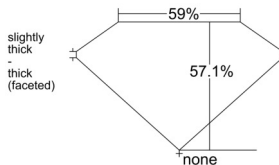

GIA®

FACSIMILE

GIA REPORT 6551169738

Verify this report at GIA.edu

GIA NATURAL DIAMOND DOSSIER®

May 02, 2026
GIA Report Number 6551169738
Shape and Cutting Style ..... Heart Brilliant
Measurements ..... 5.09 x 5.92 x 3.38 mm

GRADING RESULTS

Carat Weight ..... 0.60 carat
Color Grade ..... D
Clarity Grade VVS2

ADDITIONAL GRADING INFORMATION

Polish ..... Excellent
Symmetry ..... Excellent
Fluorescence ..... None
Clarity Characteristics ..... Pinpoint
Inscription(s): GIA 6551169738

PROPORTIONS

Profile not to actual proportions

GRADING SCALES

GIA COLOR SCALE		GIA CLARITY SCALE			
COLORLESS	D	VERY VERY SLIGHTLY INCLUDED	FLAWLESS		
	E		INTERNALLY FLAWLESS		
	F	VERY SLIGHTLY INCLUDED	VVS₁		
	G		VVS₂		
	H		VS₁		
	NEAR COLORLESS	I	SLIGHTLY INCLUDED	VS₂	
		J		SI₁	
		FAINT	K	INCLUDED	SI₂
			L		I₁
			M		I₂
VERT LIGHT			N	INCLUDED	I₃
			O		
			P		
	Q				
LIGHT	R				
	S				
	T				
	U				
	V				
	Z