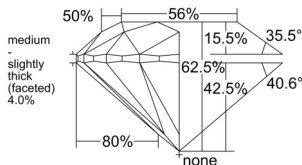

GIA®

FACSIMILE

GIA REPORT 6551168849

Verify this report at GIA.edu

GIA NATURAL DIAMOND DOSSIER®

May 02, 2026
GIA Report Number 6551168849
Shape and Cutting Style ..... Round Brilliant
Measurements ..... 5.04 - 5.07 x 3.16 mm

GRADING RESULTS

Carat Weight ..... 0.50 carat
Color Grade ..... D
Clarity Grade VVS2
Cut Grade ..... Excellent

ADDITIONAL GRADING INFORMATION

Polish ..... Excellent
Symmetry ..... Excellent
Fluorescence ..... Strong Blue
Clarity Characteristics ..... Pinpoint
Inscription(s): GIA 6551168849

PROPORTIONS

Profile to actual proportions