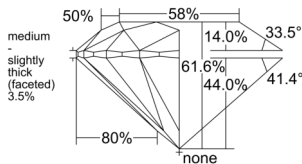

GIA®

FACSIMILE

GIA REPORT 6551167306

Verify this report at GIA.edu

GIA NATURAL DIAMOND DOSSIER®

May 02, 2026
GIA Report Number 6551167306
Shape and Cutting Style ..... Round Brilliant
Measurements ..... 5.09 - 5.12 x 3.15 mm

GRADING RESULTS

Carat Weight ..... 0.50 carat
Color Grade ..... E
Clarity Grade VVS1
Cut Grade ..... Excellent

ADDITIONAL GRADING INFORMATION

Polish ..... Excellent
Symmetry ..... Excellent
Fluorescence ..... Strong Blue
Clarity Characteristics ..... Feather
Inscription(s): GIA 6551167306

PROPORTIONS

Profile to actual proportions

GRADING SCALES

GIA COLOR SCALE

COLOURESS	D
	E
	F
	G
	H
	I
	J
NEAR COLOURESS	K
	L
FAIN	M
	N
	O
	P
VERY LIGHT	Q
	R
	S
	T
	U
	V
	W
	X
	Y
LIGHT	Z

GIA CLARITY SCALE

VERY VERY SLIGHTLY INCLUDED	FLAWLESS
	INTERNALLY FLAWLESS
VERY SLIGHTLY INCLUDED	VVS₁
	VVS₂
SLIGHTLY INCLUDED	VS₁
	VS₂
INCLUDED	SI₁
	SI₂
	I₁
	I₂
	I₃

GIA CUT SCALE

EXCELLENT
VERY GOOD
GOOD
FAIR
POOR