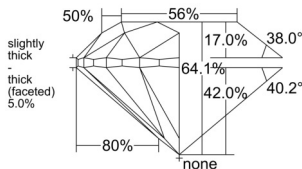

GIA®

FACSIMILE

GIA REPORT 6551164578

Verify this report at GIA.edu

GIA NATURAL DIAMOND DOSSIER®

May 04, 2026
GIA Report Number 6551164578
Shape and Cutting Style ..... Round Brilliant
Measurements ..... 4.96 - 4.97 x 3.18 mm

GRADING RESULTS

Carat Weight ..... 0.50 carat
Color Grade ..... G
Clarity Grade VS1
Cut Grade ..... Very Good

ADDITIONAL GRADING INFORMATION

Polish ..... Excellent
Symmetry ..... Excellent
Fluorescence ..... Faint
Clarity Characteristics ..... Cloud, Crystal
Inscription(s): GIA 6551164578

PROPORTIONS

Profile to actual proportions

GRADING SCALES

GIA COLOR SCALE

COLORESS	D
	E
	F
	G
	H
	I
	J
NEAR COLORESS	K
	L
FAIN	M
	N
	O
	P
VERY LIGHT	Q
	R
	S
	T
	U
	V
	W
	X
	Y
LIGHT	Z

GIA CLARITY SCALE

FLAWLESS	VERY VERY SLIGHTLY INCLUDED	SI₁	
			SI₂
INTERNALLY FLAWLESS	VERY SLIGHTLY INCLUDED	I₁	
		I₂	
VVS₁	SLIGHTLY INCLUDED	I₃	
VVS₂			
VS₁			
VS₂			
SLIGHTLY INCLUDED			
VERY SLIGHTLY INCLUDED			
VERY VERY SLIGHTLY INCLUDED			
FLAWLESS			

GIA CUT SCALE

EXCELLENT
VERY GOOD
GOOD
FAIR
POOR