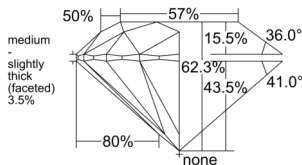

GIA®

FACSIMILE

GIA REPORT 6551163191

Verify this report at GIA.edu

GIA NATURAL DIAMOND DOSSIER®

May 07, 2026
GIA Report Number 6551163191
Shape and Cutting Style ..... Round Brilliant
Measurements ..... 4.45 - 4.47 x 2.78 mm

GRADING RESULTS

Carat Weight ..... 0.34 carat
Color Grade ..... G
Clarity Grade VS1
Cut Grade ..... Excellent

ADDITIONAL GRADING INFORMATION

Polish ..... Excellent
Symmetry ..... Excellent
Fluorescence ..... None
Clarity Characteristics ..... Cloud
Inscription(s): GIA 6551163191

PROPORTIONS

GRADING SCALES

GIA COLOR SCALE	GIA CLARITY SCALE	GIA CUT SCALE	
D	FLAWLESS	EXCELLENT	
E	INTERNALLY FLAWLESS		
F		VVS₁	VERY GOOD
G	VVS₂		
H	VS₁	GOOD	
I	VS₂		
J	SI₁	FAIR	
K	SI₂		
L	I₁	POOR	
M			
N			
O	I₂		
P			
Q			
R	I₃		
S			
T			
U			
V			
W			
X			
Y			
Z