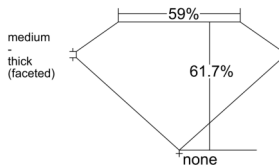

GIA®

FACSIMILE

GIA REPORT 6551162990

Verify this report at GIA.edu

GIA NATURAL DIAMOND DOSSIER®

May 04, 2026
GIA Report Number 6551162990
Shape and Cutting Style ..... Pear Brilliant
Measurements ..... 7.81 x 5.01 x 3.09 mm

GRADING RESULTS

Carat Weight ..... 0.70 carat
Color Grade ..... E
Clarity Grade VS1

ADDITIONAL GRADING INFORMATION

Polish ..... Excellent
Symmetry ..... Very Good
Fluorescence ..... Medium Blue
Clarity Characteristics..... Crystal, Cloud, Pinpoint
Inscription(s): GIA 6551162990

PROPORTIONS

Profile not to actual proportions

GRADING SCALES

GIA COLOR SCALE		GIA CLARITY SCALE			
COLORLESS	D	VERY VERY SLIGHTLY INCLUDED	FLAWLESS		
	E		INTERNALLY FLAWLESS		
	F		VS₁		
	NEAR COLORLESS	G	VERY SLIGHTLY INCLUDED	VS₂	
		H		VS₁	
		FANT	I	SLIGHTLY INCLUDED	VS₂
			J		SI₁
	K		SI₂		
	LIGHT		L	INCLUDED	I₁
		M	I₂		
N		I₃			
O					
P					
Q					
R