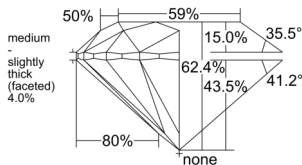

GIA®

FACSIMILE

GIA REPORT 6551162261

Verify this report at GIA.edu

GIA NATURAL DIAMOND DOSSIER®

May 01, 2026
GIA Report Number 6551162261
Shape and Cutting Style ..... Round Brilliant
Measurements ..... 5.68 - 5.71 x 3.55 mm

GRADING RESULTS

Carat Weight ..... 0.71 carat
Color Grade ..... F
Clarity Grade VVS2
Cut Grade ..... Excellent

ADDITIONAL GRADING INFORMATION

Polish ..... Excellent
Symmetry ..... Excellent
Fluorescence ..... None
Clarity Characteristics ..... Cloud, Pinpoint
Inscription(s): GIA 6551162261

PROPORTIONS

Profile to actual proportions