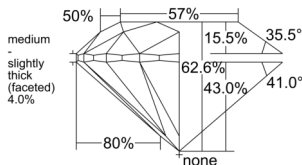

GIA®

FACSIMILE

GIA REPORT 6551160907

Verify this report at GIA.edu

GIA NATURAL DIAMOND DOSSIER®

May 04, 2026
GIA Report Number 6551160907
Shape and Cutting Style ..... Round Brilliant
Measurements ..... 5.64 - 5.67 x 3.54 mm

GRADING RESULTS

Carat Weight ..... 0.70 carat
Color Grade I
Clarity Grade S11
Cut Grade ..... Excellent

ADDITIONAL GRADING INFORMATION

Polish ..... Excellent
Symmetry ..... Excellent
Fluorescence ..... None
Clarity Characteristics ..... Cloud, Feather
Inscription(s): GIA 6551160907

PROPORTIONS

GRADING SCALES

GIA COLOR SCALE

COLOREDNESS	D
	E
	F
	G
	H
	I
	J
NEAR COLORLESS	K
	L
Faint	M
	N
	O
	P
	Q
Very Light	R
	S
	T
	U
	V
	W
	X
	Y
Light	Z

GIA CLARITY SCALE

FLAWLESS	INTERNAL FLAWLESS	
		FLAWLESS
VERY VERY SLIGHTLY INCLUDED	VVS₁	
	VVS₂	
VERY SLIGHTLY INCLUDED	VS₁	
	VS₂	
SLIGHTLY INCLUDED	SI₁	
	SI₂	
INCLUDED	I₁	
	I₂	
	I₃	

GIA CUT SCALE

EXCELLENT
VERY GOOD
GOOD
FAIR
POOR