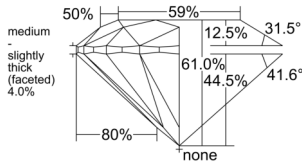

GIA®

FACSIMILE

GIA REPORT 6551160841

Verify this report at GIA.edu

GIA NATURAL DIAMOND DOSSIER®

May 01, 2026
GIA Report Number 6551160841
Shape and Cutting Style ..... Round Brilliant
Measurements ..... 4.33 - 4.35 x 2.65 mm

GRADING RESULTS

Carat Weight ..... 0.30 carat
Color Grade ..... E
Clarity Grade VVS1
Cut Grade ..... Excellent

ADDITIONAL GRADING INFORMATION

Polish ..... Excellent
Symmetry ..... Excellent
Fluorescence ..... None
Clarity Characteristics ..... Pinpoint, Feather
Inscription(s): GIA 6551160841

PROPORTIONS

Profile to actual proportions

GRADING SCALES

GIA COLOR SCALE	GIA CLARITY SCALE	GIA CUT SCALE	
D	FLAWLESS	EXCELLENT	
E	INTERNALLY FLAWLESS		
F		VVS₁	VERY GOOD
G	VVS₂		
H	VS₁	GOOD	
I	VS₂		
J	SI₁	FAIR	
K	SI₂		
L	I₁	POOR	
M			
N			
O	I₂		
P			
Q			
R	I₃		
S			
T			
U			
V			
W			
X			
Y			
Z