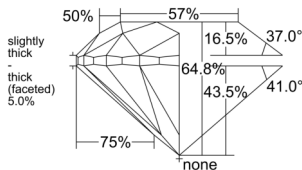

GIA®

FACSIMILE

GIA REPORT 6551158441

Verify this report at GIA.edu

GIA NATURAL DIAMOND DOSSIER®

April 30, 2026
GIA Report Number 6551158441
Shape and Cutting Style ..... Round Brilliant
Measurements ..... 5.50 - 5.57 x 3.59 mm

GRADING RESULTS

Carat Weight ..... 0.70 carat
Color Grade I
Clarity Grade VVS2
Cut Grade ..... Very Good

ADDITIONAL GRADING INFORMATION

Polish ..... Very Good
Symmetry ..... Very Good
Fluorescence ..... None
Clarity Characteristics ..... Pinpoint
Inscription(s): GIA 6551158441

PROPORTIONS

Profile to actual proportions

GRADING SCALES

GIA COLOR SCALE	GIA CLARITY SCALE	GIA CUT SCALE
COLOURLESS	FLAWLESS	EXCELLENT
D	INTERNALLY FLAWLESS	
E	VVS₁	VERY GOOD
F		
G	VS₁	GOOD
H		
I	SI₁	FAIR
J		
K	I₁	POOR
L		
M	I₂	
N	I₃	
O		
P		
Q		
R		
S		
T		
U		
V		
W		
X		
Y		
Z